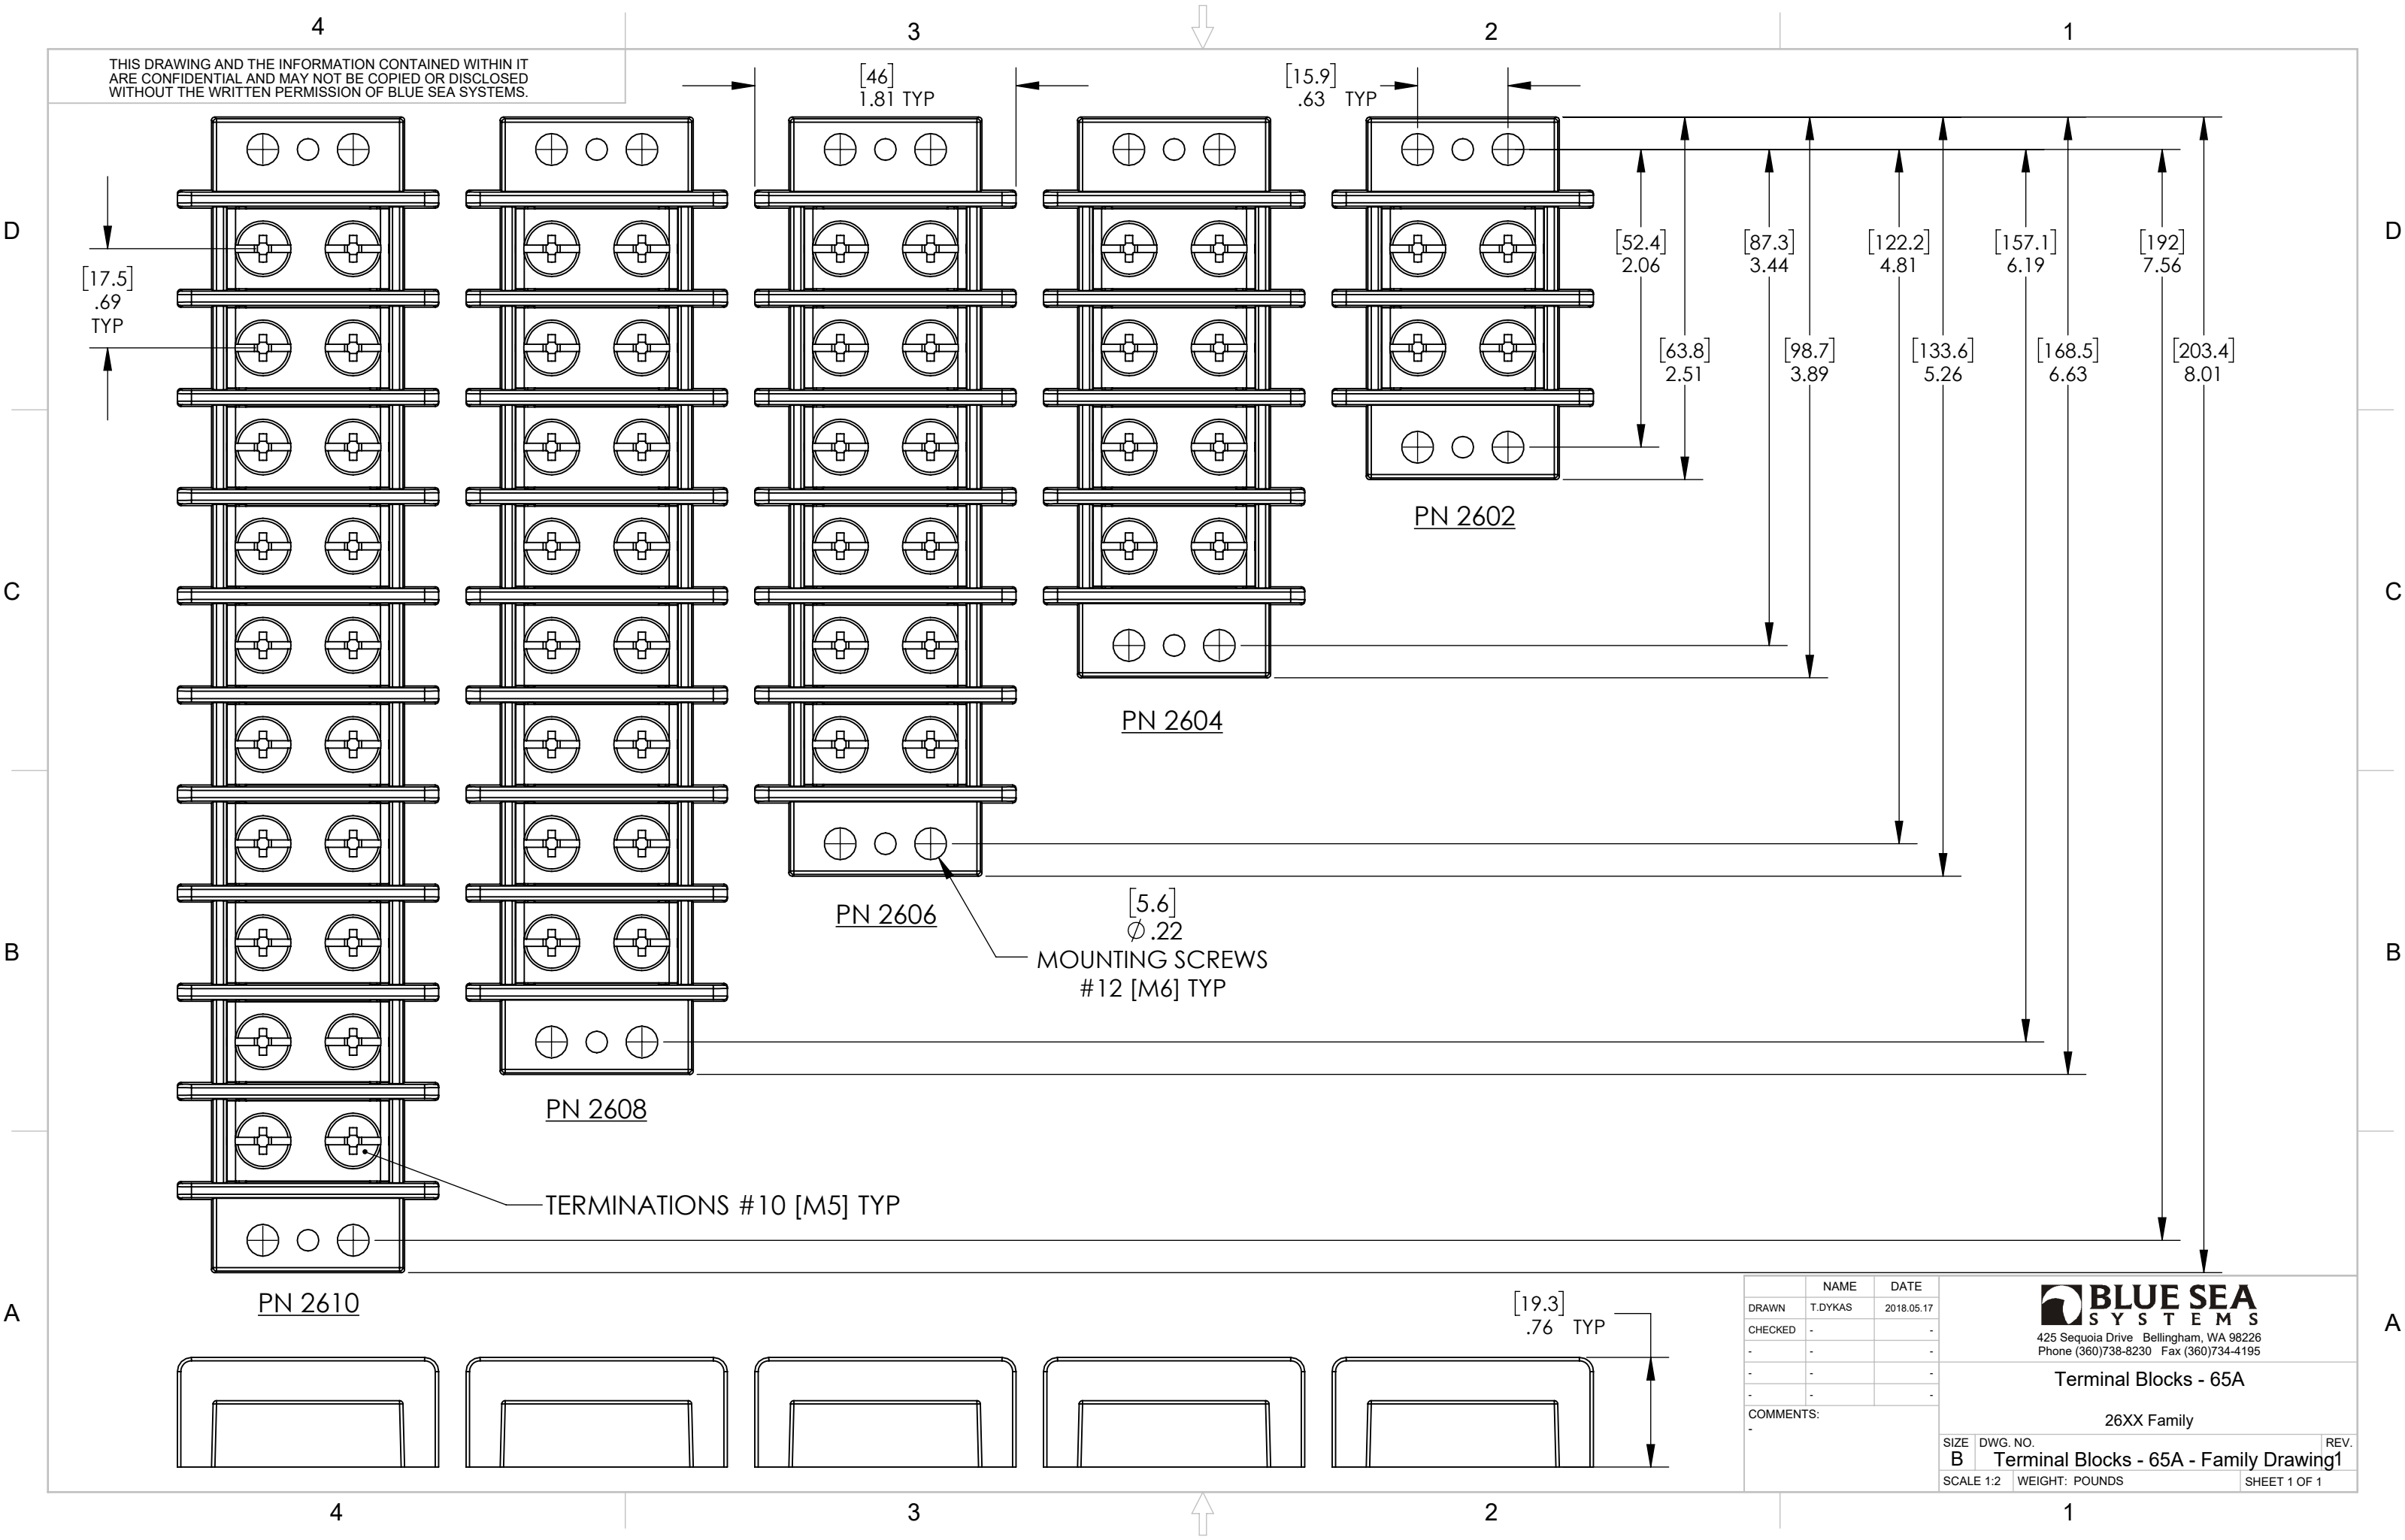

THIS DRAWING AND THE INFORMATION CONTAINED WITHIN IT ARE CONFIDENTIAL AND MAY NOT BE COPIED OR DISCLOSED WITHOUT THE WRITTEN PERMISSION OF BLUE SEA SYSTEMS.

	NAME	DATE
DRAWN	T.DYKAS	2018.05.17
CHECKED	-	-
-	-	-
-	-	-
-	-	-
COMMENTS:	-	

BLUE SEA SYSTEMS
425 Sequoia Drive Bellingham, WA 98226
Phone (360)738-8230 Fax (360)734-4195

Terminal Blocks - 65A
26XX Family

SIZE	DWG. NO.	REV.
B	Terminal Blocks - 65A - Family Drawing1	1
SCALE 1:2	WEIGHT: POUNDS	SHEET 1 OF 1